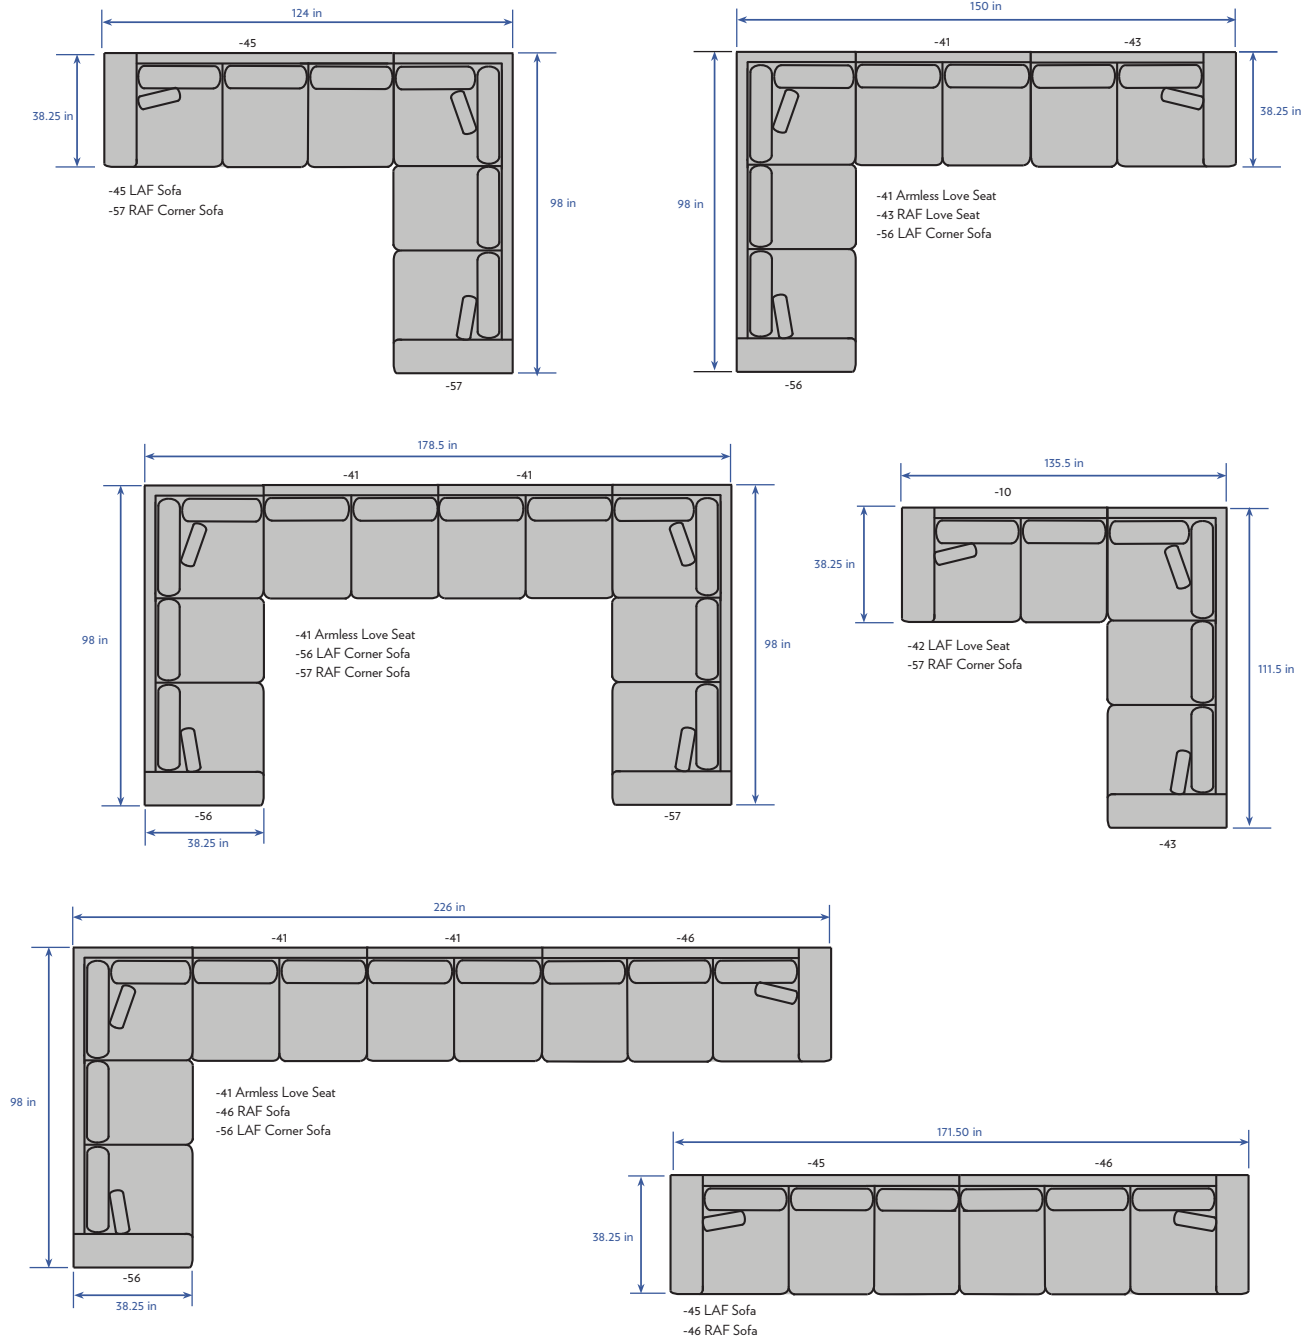

HICKORY CHAIR®

HC8523 Denby Sectional

Qty.	Item Number	Fabric/Leather
_____	HC8523-11 Armless Love Seat	_____ Body
_____	HC8523-42 LAF Love Seat	_____ Throw Pillows
_____	HC8523-43 RAF Love Seat	_____ Throw Pillows
_____	HC8523-45 LAF Sofa	
_____	HC8523-46 RAF Sofa	
_____	HC8523-56 LAF Corner Sofa	
_____	HC8523-57 RAF Corner Sofa	
		Finish
		_____