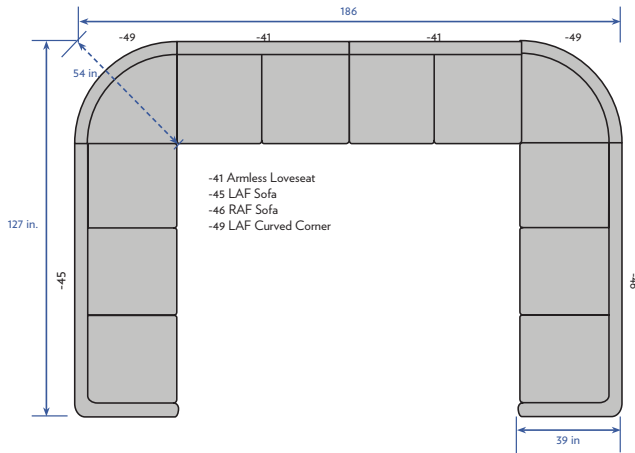

HICKORY CHAIR®

HC3003 Kate Sectional

HC3003-41 Armless Loveseat
W 54in D 39in H 30.5in

HC3003-49 Curved Corner
W 39in D 39in H 30.5in

HC3003-45 LAF Sofa
W 88in D 39in H 30.5in

HC3003-46 RAF Sofa
W 88in D 39in H 30.5in

HC3003-47 LAF Chaise
W 36in D 75in H 30.5in

HC3003-48 RAF Chaise
W 36in D 75in H 30.5in

Weltless, with Spring-Down seat cushions and 22-inch goose feather throw pillows.

HICKORY CHAIR®

HC3003 Kate Sectional

- | Qty. | Item Number |
|-------|----------------------------|
| _____ | HC3003-41 Armless Loveseat |
| _____ | HC3003-45 LAF Sofa |
| _____ | HC3003-46 RAF Sofa |
| _____ | HC3003-47 LAF Chaise |
| _____ | HC3003-48 RAF Chaise |
| _____ | HC3003-48 Curved Corner |