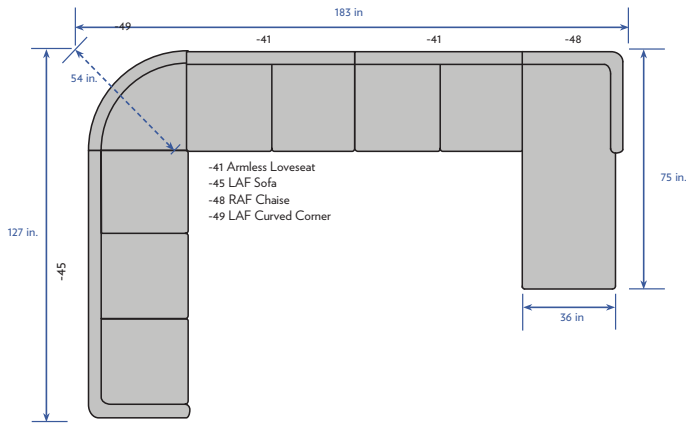

HICKORY CHAIR®

HC3003 Kate Sectional

HC3003-41 Armless Loveseat
W 54in D 39in H 30.5in

HC3003-49 Curved Corner
W 39in D 39in H 30.5in

HC3003-45 LAF Sofa
W 88in D 39in H 30.5in

HC3003-46 RAF Sofa
W 88in D 39in H 30.5in

HC3003-47 LAF Chaise
W 36in D 75in H 30.5in

HC3003-48 RAF Chaise
W 36in D 75in H 30.5in

Weltless, with Spring-Down seat cushions and 22-inch goose feather throw pillows.

HICKORY CHAIR®

HC3003 Kate Sectional

- | Qty. | Item Number |
|-------|----------------------------|
| _____ | HC3003-41 Armless Loveseat |
| _____ | HC3003-45 LAF Sofa |
| _____ | HC3003-46 RAF Sofa |
| _____ | HC3003-47 LAF Chaise |
| _____ | HC3003-48 RAF Chaise |
| _____ | HC3003-48 Curved Corner |