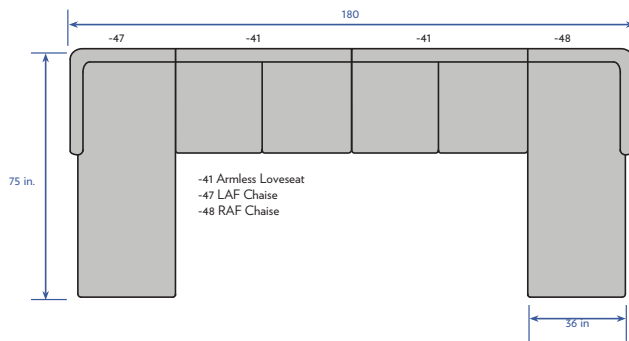

HICKORY CHAIR®

HC3003 Kate Sectional

HC3003-41 Armless Loveseat
W 54in D 39in H 30.5in

HC3003-49 Curved Corner
W 39in D 39in H 30.5in

HC3003-45 LAF Sofa
W 88in D 39in H 30.5in

HC3003-46 RAF Sofa
W 88in D 39in H 30.5in

HC3003-47 LAF Chaise
W 36in D 75in H 30.5in

HC3003-48 RAF Chaise
W 36in D 75in H 30.5in

Weltless, with Spring-Down seat cushions and 22-inch goose feather throw pillows.

HICKORY CHAIR®

HC3003 Kate Sectional

- | Qty. | Item Number |
|-------|----------------------------|
| _____ | HC3003-41 Armless Loveseat |
| _____ | HC3003-45 LAF Sofa |
| _____ | HC3003-46 RAF Sofa |
| _____ | HC3003-47 LAF Chaise |
| _____ | HC3003-48 RAF Chaise |
| _____ | HC3003-48 Curved Corner |