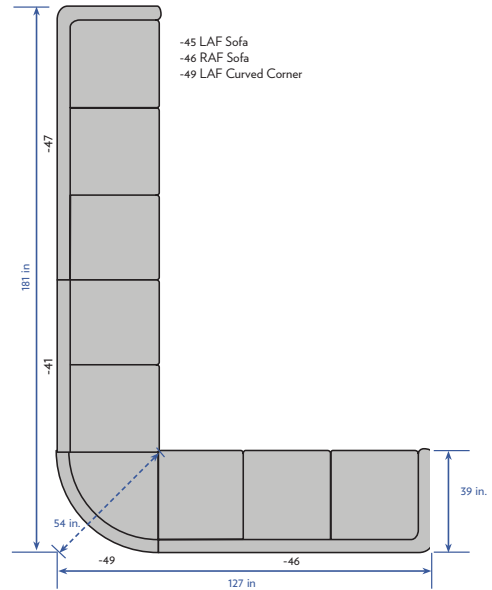

HICKORY CHAIR®

HC3003 Kate Sectional

HC3003-41 Armless Loveseat
W 54in D 39in H 30.5in

HC3003-49 Curved Corner
W 39in D 39in H 30.5in

HC3003-45 LAF Sofa
W 88in D 39in H 30.5in

HC3003-46 RAF Sofa
W 88in D 39in H 30.5in

HC3003-47 LAF Chaise
W 36in D 75in H 30.5in

HC3003-48 RAF Chaise
W 36in D 75in H 30.5in

Weltless, with Spring-Down seat cushions and 22-inch goose feather throw pillows.

HICKORY CHAIR®

HC3003 Kate Sectional

- | Qty. | Item Number |
|-------|----------------------------|
| _____ | HC3003-41 Armless Loveseat |
| _____ | HC3003-45 LAF Sofa |
| _____ | HC3003-46 RAF Sofa |
| _____ | HC3003-47 LAF Chaise |
| _____ | HC3003-48 RAF Chaise |
| _____ | HC3003-48 Curved Corner |