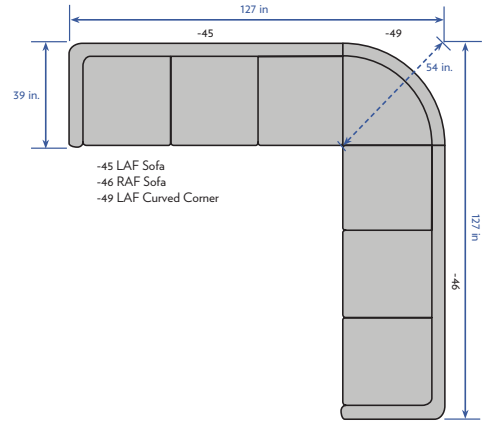

HICKORY CHAIR®

HC3003 Kate Sectional

HC3003-41 Armless Loveseat
W 54in D 39in H 30.5in

HC3003-49 Curved Corner
W 39in D 39in H 30.5in

HC3003-45 LAF Sofa
W 88in D 39in H 30.5in

HC3003-46 RAF Sofa
W 88in D 39in H 30.5in

HC3003-47 LAF Chaise
W 36in D 75in H 30.5in

HC3003-48 RAF Chaise
W 36in D 75in H 30.5in

Weltless, with Spring-Down seat cushions and 22-inch goose feather throw pillows.

HICKORY CHAIR®

HC3003 Kate Sectional

- | Qty. | Item Number |
|-------|----------------------------|
| _____ | HC3003-41 Armless Loveseat |
| _____ | HC3003-45 LAF Sofa |
| _____ | HC3003-46 RAF Sofa |
| _____ | HC3003-47 LAF Chaise |
| _____ | HC3003-48 RAF Chaise |
| _____ | HC3003-48 Curved Corner |