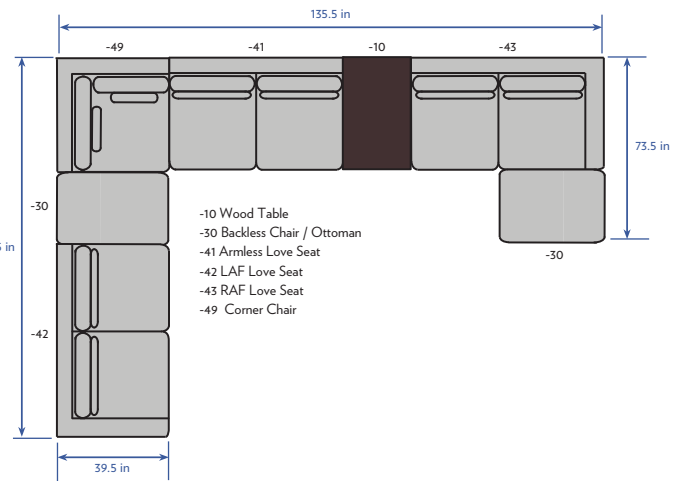

HICKORY CHAIR®

HC7224 Serge Sectional

Qty.

Item Number

- _____ HC7224-10 Wood Table
- _____ HC7224-11 Sofa
- _____ HC7224-30 Backless Chair / Ottoman
- _____ HC7224-41 Armless Love Seat
- _____ HC7224-42 LAF Love Seat
- _____ HC7224-43 RAF Love Seat
- _____ HC7224-49 Corner Chair

Fabric/Leather

- _____ Body
- _____ Throw Pillows
- _____ Kidney Pillows

Finish

_____