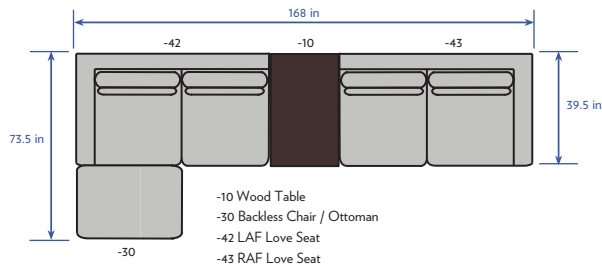

HICKORY CHAIR®

HC7224 Serge Sectional

Qty.

Item Number

- _____ HC7224-10 Wood Table
- _____ HC7224-11 Sofa
- _____ HC7224-30 Backless Chair / Ottoman
- _____ HC7224-41 Armless Love Seat
- _____ HC7224-42 LAF Love Seat
- _____ HC7224-43 RAF Love Seat
- _____ HC7224-49 Corner Chair

Fabric/Leather

- _____ Body
- _____ Throw Pillows
- _____ Kidney Pillows

Finish

_____