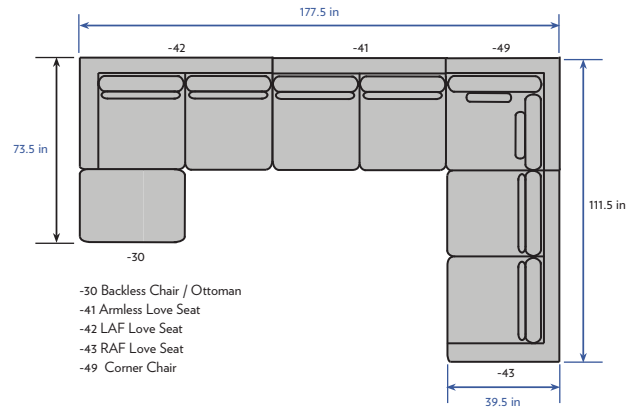

HICKORY CHAIR®

HC7224 Serge Sectional

Qty.

Item Number

- _____ HC7224-10 Wood Table
- _____ HC7224-11 Sofa
- _____ HC7224-30 Backless Chair / Ottoman
- _____ HC7224-41 Armless Love Seat
- _____ HC7224-42 LAF Love Seat
- _____ HC7224-43 RAF Love Seat
- _____ HC7224-49 Corner Chair

Fabric/Leather

- _____ Body
- _____ Throw Pillows
- _____ Kidney Pillows

Finish

_____