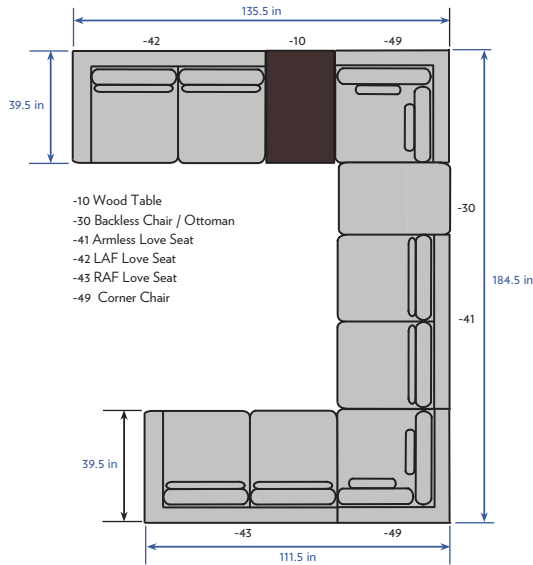

HICKORY CHAIR®

HC7224 Serge Sectional

Qty.

Item Number

- _____ HC7224-10 Wood Table
- _____ HC7224-11 Sofa
- _____ HC7224-30 Backless Chair / Ottoman
- _____ HC7224-41 Armless Love Seat
- _____ HC7224-42 LAF Love Seat
- _____ HC7224-43 RAF Love Seat
- _____ HC7224-49 Corner Chair

Fabric/Leather

- _____ Body
- _____ Throw Pillows
- _____ Kidney Pillows

Finish

_____