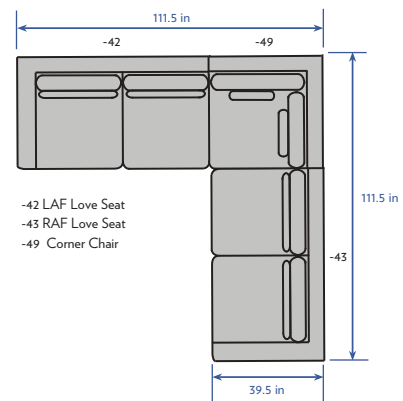

HICKORY CHAIR®

HC7224 Serge Sectional

Qty.

Item Number

- _____ HC7224-10 Wood Table
- _____ HC7224-11 Sofa
- _____ HC7224-30 Backless Chair / Ottoman
- _____ HC7224-41 Armless Love Seat
- _____ HC7224-42 LAF Love Seat
- _____ HC7224-43 RAF Love Seat
- _____ HC7224-49 Corner Chair

Fabric/Leather

- _____ Body
- _____ Throw Pillows
- _____ Kidney Pillows

Finish

_____