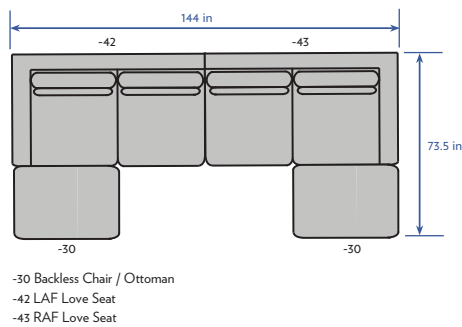

HICKORY CHAIR®

HC7224 Serge Sectional

Qty.

Item Number

- _____ HC7224-10 Wood Table
- _____ HC7224-11 Sofa
- _____ HC7224-30 Backless Chair / Ottoman
- _____ HC7224-41 Armless Love Seat
- _____ HC7224-42 LAF Love Seat
- _____ HC7224-43 RAF Love Seat
- _____ HC7224-49 Corner Chair

Fabric/Leather

- _____ Body
- _____ Throw Pillows
- _____ Kidney Pillows

Finish

_____