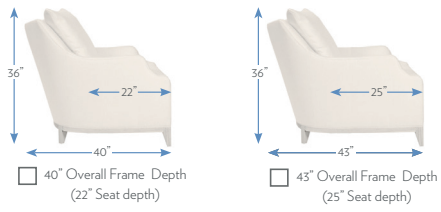

HICKORY CHAIR®

JULES COLLECTION

2 Choose Your Depth