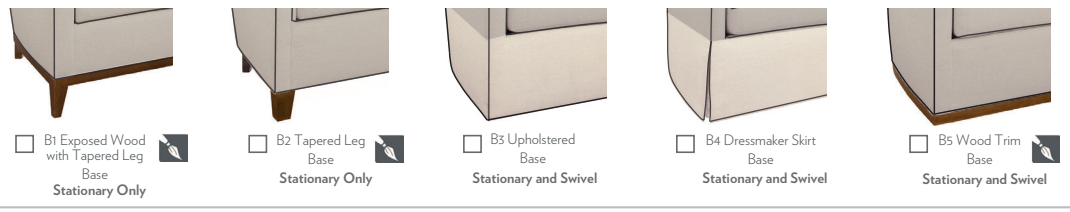

HICKORY CHAIR®

JULES COLLECTION

2 Choose Your Depth

3 Choose Your Arm

4 Choose Your Back Cushion

5 Choose Your Base

6 Choose Your Personalization.

- Complete your custom Jules Item by:
- Selecting a fabric or leather
 - Selecting a stain or paint finish
 - Selecting optional nails where applicable
 - Selecting Stitching Option on Seat and Back Cushions:
 - Weltless (standard)
 - Saddle Stitch
 - Top Stitch
 - Welt