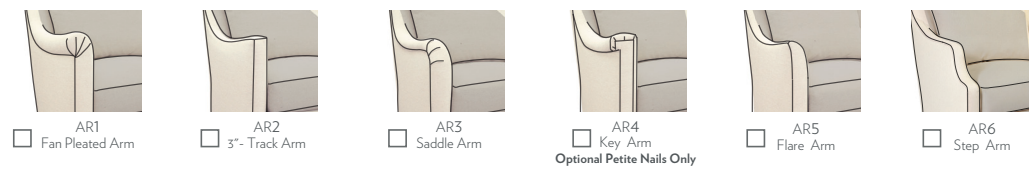

Bumper 1
HC9509-OTB1
33" D x 26" W x 18.5" H
*Bumper works with 40" OAD on sectional items
Semi-attached cushion*
- 

Bumper 2
HC9509-OTB2
36" D x 29" W x 18.5" H
*Bumper works with 43" OAD on sectional items
Semi-attached cushion*

HICKORY CHAIR®

JULES COLLECTION

2 Choose Your Depth

3 Choose Your Arm

4 Choose Your Back Cushion

5 Choose Your Base

6 Choose Your Personalization.

- Complete your custom Jules Item by:
- Selecting a fabric or leather
 - Selecting a stain or paint finish
 - Selecting optional nails where applicable
 - Selecting Stitching Option on Seat and Back Cushions:
 - Weltless (standard)
 - Saddle Stitch
 - Top Stitch
 - Welt