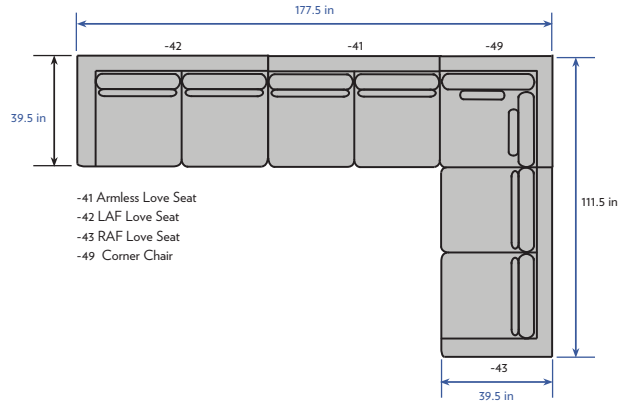

HICKORY CHAIR®

HC7224 Serge Sectional

Qty.	Item Number
_____	HC7224-11 Sofa
_____	HC7224-30 Backless Chair / Ottoman
_____	HC7224-41 Armless Love Seat
_____	HC7224-42 LAF Love Seat
_____	HC7224-43 RAF Love Seat
_____	HC7224-49 Corner Chair

Fabric/Leather
_____ Body
_____ Throw Pillows
_____ Kidney Pillows

Finish

_____