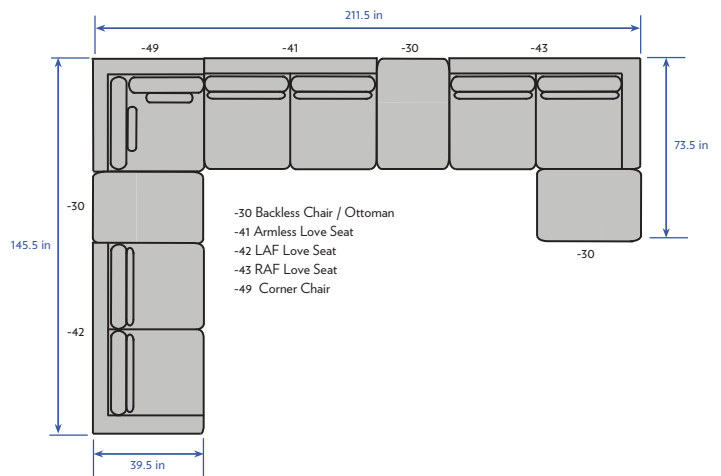

HICKORY CHAIR®

HC7224 Serge Sectional

Qty.	Item Number
_____	HC7224-11 Sofa
_____	HC7224-30 Backless Chair / Ottoman
_____	HC7224-41 Armless Love Seat
_____	HC7224-42 LAF Love Seat
_____	HC7224-43 RAF Love Seat
_____	HC7224-49 Corner Chair

Fabric/Leather
_____ Body
_____ Throw Pillows
_____ Kidney Pillows

Finish

_____