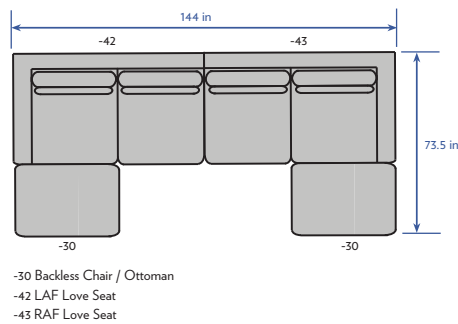

HICKORY CHAIR®

HC7224 Serge Sectional

Qty.	Item Number
_____	HC7224-11 Sofa
_____	HC7224-30 Backless Chair / Ottoman
_____	HC7224-41 Armless Love Seat
_____	HC7224-42 LAF Love Seat
_____	HC7224-43 RAF Love Seat
_____	HC7224-49 Corner Chair

Fabric/Leather
_____ Body
_____ Throw Pillows
_____ Kidney Pillows

Finish

_____