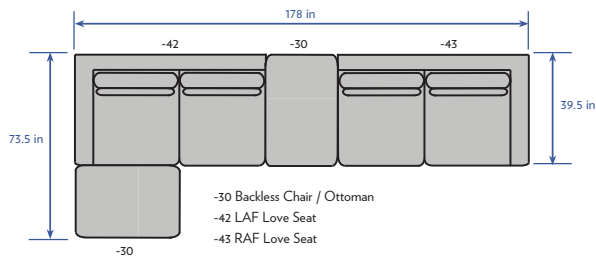

HICKORY CHAIR®

HC7224 Serge Sectional

Qty.	Item Number
_____	HC7224-11 Sofa
_____	HC7224-30 Backless Chair / Ottoman
_____	HC7224-41 Armless Love Seat
_____	HC7224-42 LAF Love Seat
_____	HC7224-43 RAF Love Seat
_____	HC7224-49 Corner Chair

Fabric/Leather
_____ Body
_____ Throw Pillows
_____ Kidney Pillows

Finish

_____