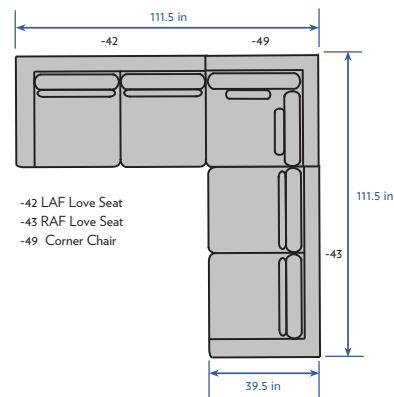

HICKORY CHAIR®

HC7224 Serge Sectional

Qty.	Item Number
_____	HC7224-11 Sofa
_____	HC7224-30 Backless Chair / Ottoman
_____	HC7224-41 Armless Love Seat
_____	HC7224-42 LAF Love Seat
_____	HC7224-43 RAF Love Seat
_____	HC7224-49 Corner Chair

Fabric/Leather
_____ Body
_____ Throw Pillows
_____ Kidney Pillows

Finish

_____