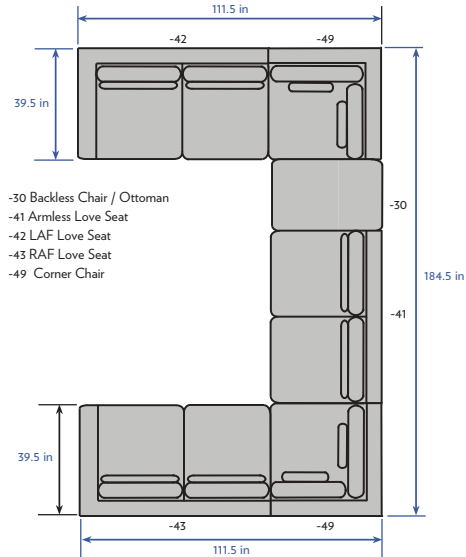

HICKORY CHAIR®

HC7224 Serge Sectional

Qty.	Item Number
_____	HC7224-11 Sofa
_____	HC7224-30 Backless Chair / Ottoman
_____	HC7224-41 Armless Love Seat
_____	HC7224-42 LAF Love Seat
_____	HC7224-43 RAF Love Seat
_____	HC7224-49 Corner Chair

Fabric/Leather
_____ Body
_____ Throw Pillows
_____ Kidney Pillows

Finish

_____