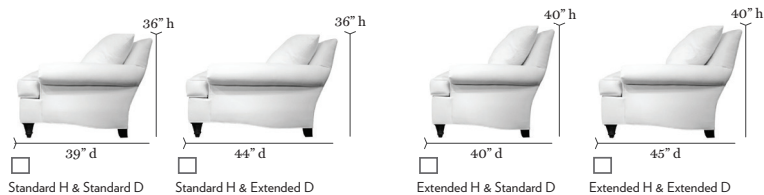

21.75" Seat Height Option: