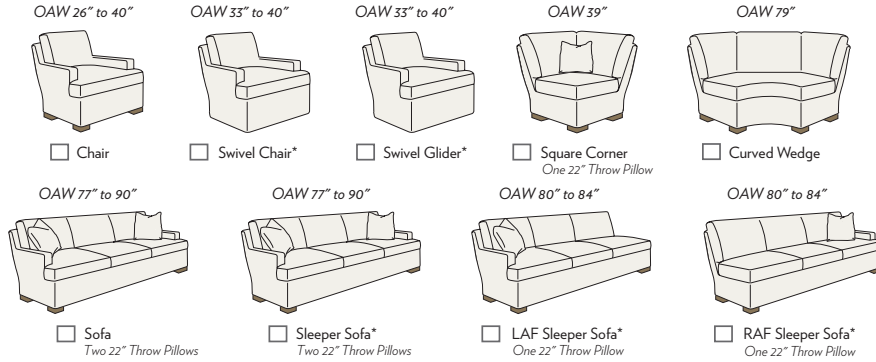

HICKORY CHAIR®

SILHOUETTES™

1

Silhouette

Choose Your Silhouette. The arm style dictates the width on Non-M2M® styles. Refer to the price list for the exact width.

Overall Width Range: