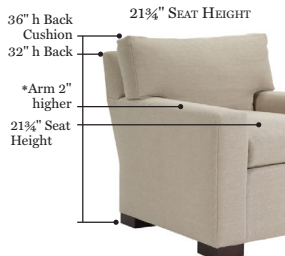

19.75" Seat Height Option:
(MOST POPULAR)