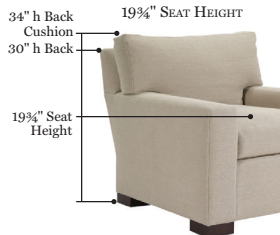

2

Height and Depth

Choose Your Height and Depth.