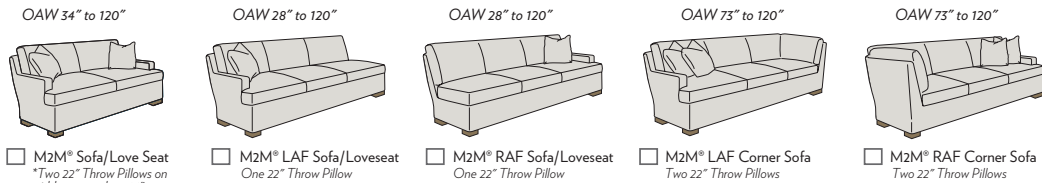

M2M® (With made to measure, overall width matching arm choice will be produced)