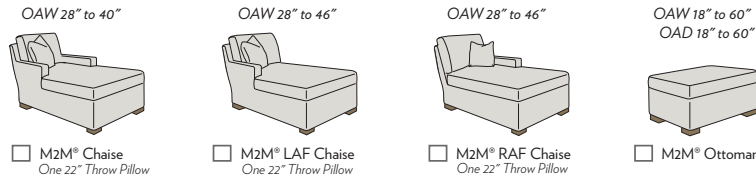

M2M® (With made to measure, overall width matching arm choice will be produced)