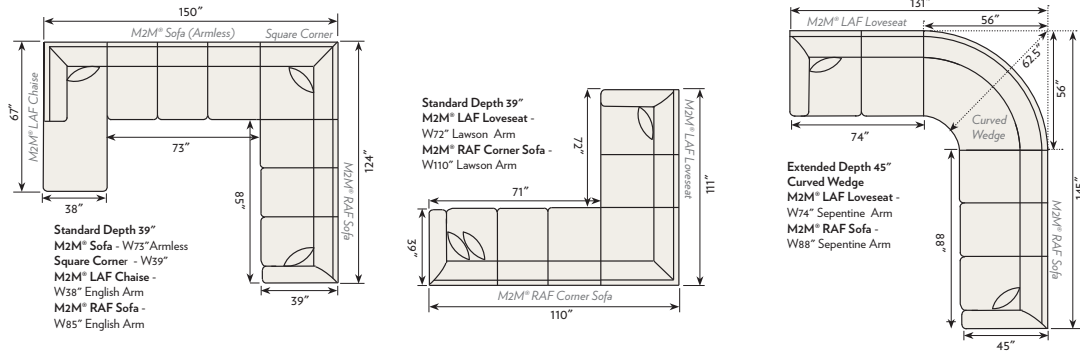

M2M® (With made to measure, overall width matching arm choice will be produced)