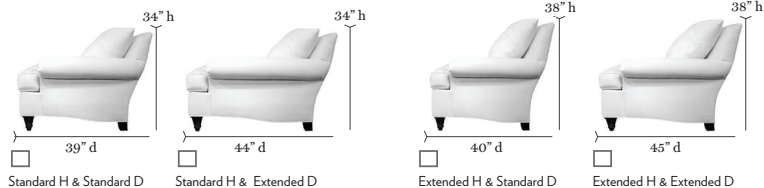

19.75" Seat Height Option:
(MOST POPULAR)